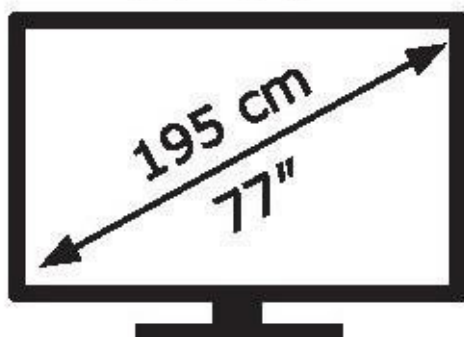

ENERG

LG Electronics

OLED77G23LA

124 kWh/1000h

ABCDEF**G**

306 kWh/1000h

3840 px

2160 px